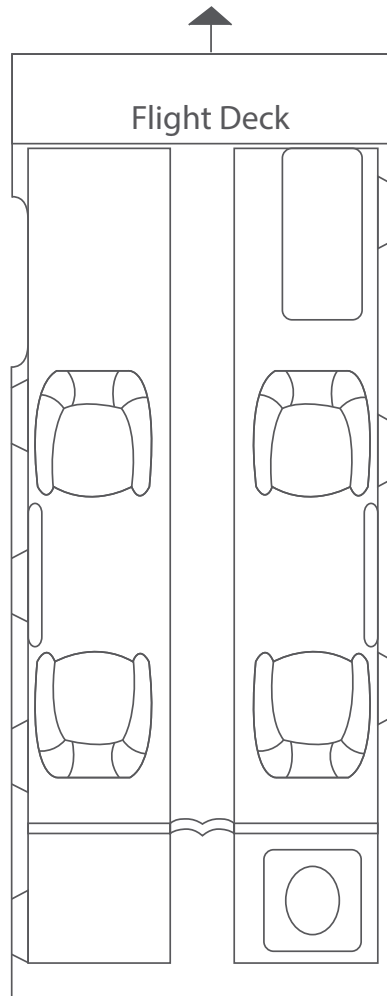

EMBRAER PHENOM 100

PERFORMANCE

Max Range: 1,376 sm
Cruise Speed: 449 mph

SEATING

4-5 Passengers

CABIN DIMENSIONS

Length: 11 ft 0 in
Height: 4 ft 11 in
Width: 5 ft 1 in

CONTACT US FOR A QUOTE ON YOUR NEXT TRIP.

760.930.9315 | Toll Free 877.538.6384 | charter@jetmethods.com | jetmethods.com