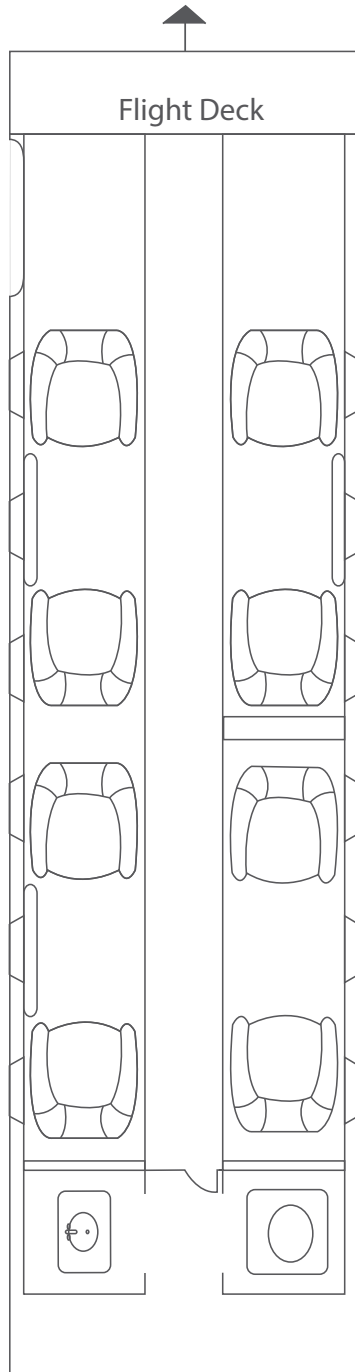

CITATION X ELITE

PERFORMANCE

Max Range: 3,533sm
Cruise Speed: 670 mph

SEATING

8 Executive Seats

CABIN DIMENSIONS

Length: 29 ft 5 in
Height: 5 ft 8 in
Width: 5 ft 6 in

CONTACT US FOR A QUOTE ON YOUR NEXT TRIP.